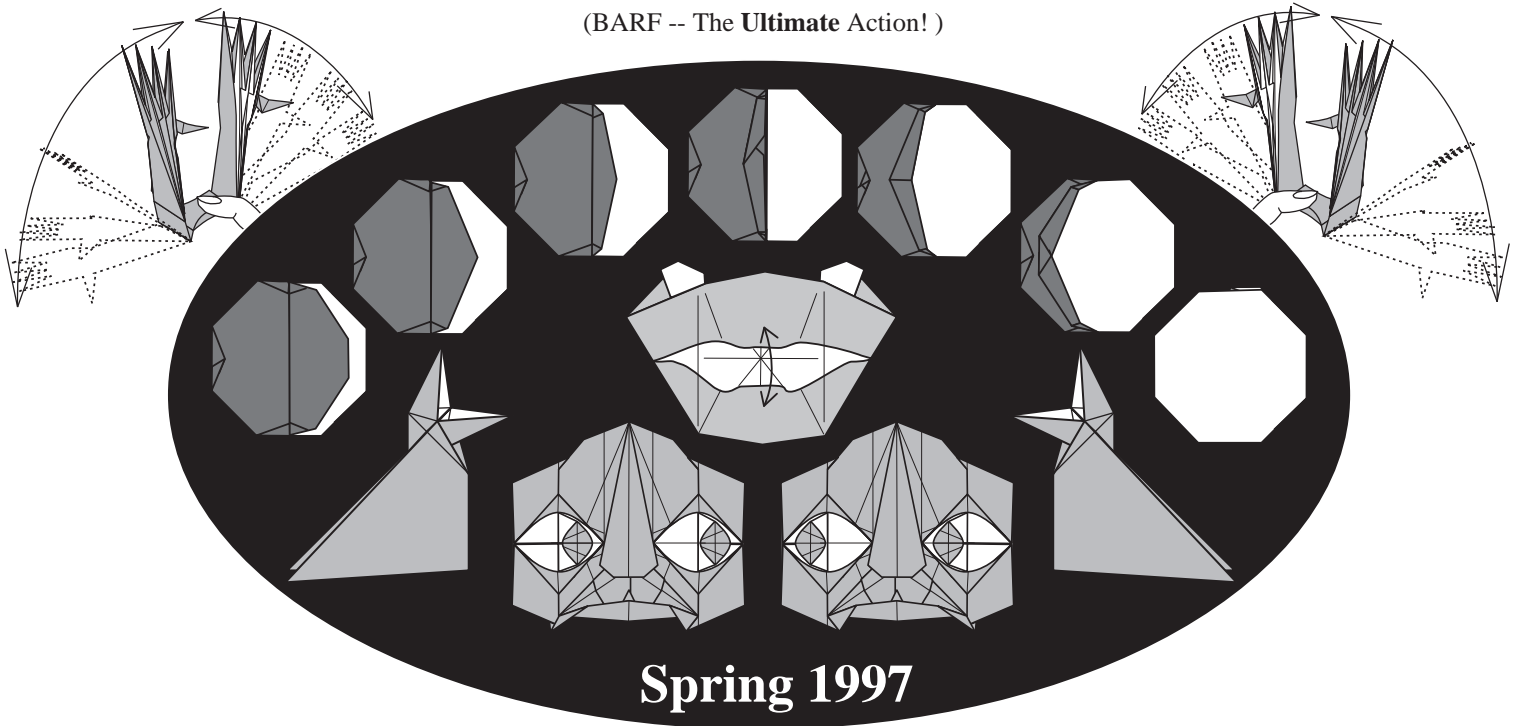

Bay Area Rapid Folders Newsletter

(BARF -- The Ultimate Action!)

Bay Area Rapid Folders (BARF) meets on the first Saturday of the month, 2-5pm,
at the Bernal Heights Branch Library, 500 Cortland St., SF CA 94110.
Meetings are free to everybody, though membership is encouraged (\$15/year, \$20 outside US).